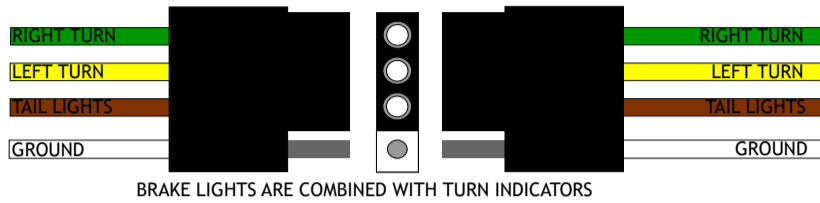

U.S. Trailer Wiring Color and Connector Code

4-way

5-way

BRAKE LIGHTS ARE COMBINED WITH TURN INDICATORS

6-way

BRAKE LIGHTS ARE COMBINED WITH TURN INDICATORS

7-way

Alternate wirings of SAE J560 connector

Notice that Ground Pin is larger than the other pins.

Notice that Ground Pin is larger than the other pins.