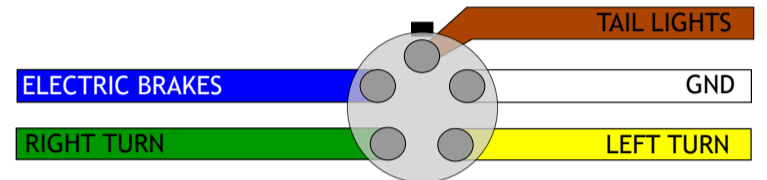

U.S. Trailer Wiring Color and Connector Code

4-way

5-way

BRAKE LIGHTS ARE COMBINED WITH TURN INDICATORS

6-way

BRAKE LIGHTS ARE COMBINED WITH TURN INDICATORS

7-way

Alternate wirings of SAE J560 connector

Notice that Ground Pin is larger than the other pins.

Notice that Ground Pin is larger than the other pins.