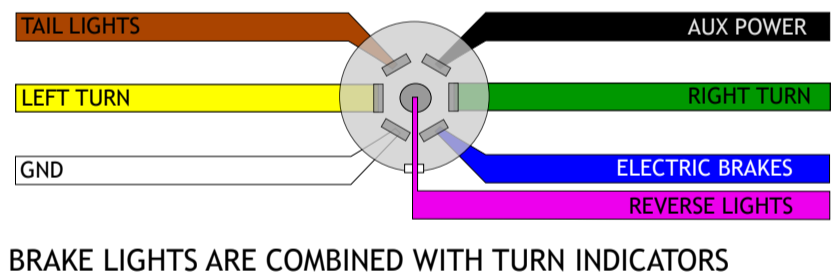

U.S. Trailer Wiring Color and Connector Code

4-way

5-way

BRAKE LIGHTS ARE COMBINED WITH TURN INDICATORS

6-way

BRAKE LIGHTS ARE COMBINED WITH TURN INDICATORS

7-way

Alternate wirings of SAE J560 connector

Notice that Ground Pin is larger than the other pins.

Notice that Ground Pin is larger than the other pins.