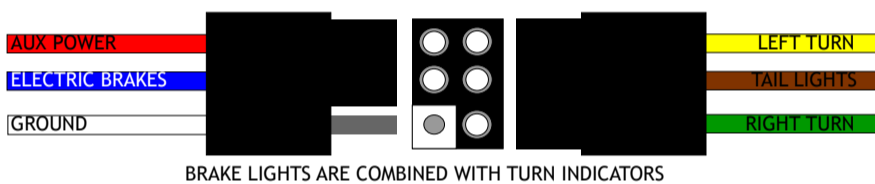

U.S. Trailer Wiring Color and Connector Code

4-way

5-way

BRAKE LIGHTS ARE COMBINED WITH TURN INDICATORS

6-way

BRAKE LIGHTS ARE COMBINED WITH TURN INDICATORS

7-way

Alternate wirings of SAE J560 connector

Notice that Ground Pin is larger than the other pins.

Notice that Ground Pin is larger than the other pins.