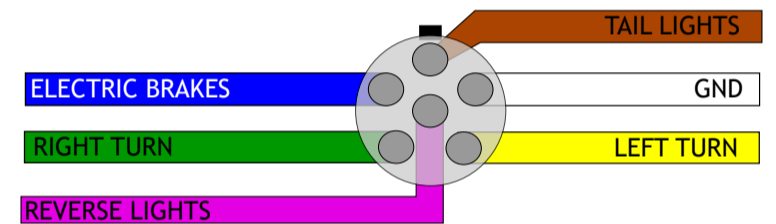

U.S. Trailer Wiring Color and Connector Code

4-way

5-way

BRAKE LIGHTS ARE COMBINED WITH TURN INDICATORS

6-way

BRAKE LIGHTS ARE COMBINED WITH TURN INDICATORS

7-way

Alternate wirings of SAE J560 connector

Notice that Ground Pin is larger than the other pins.

Notice that Ground Pin is larger than the other pins.