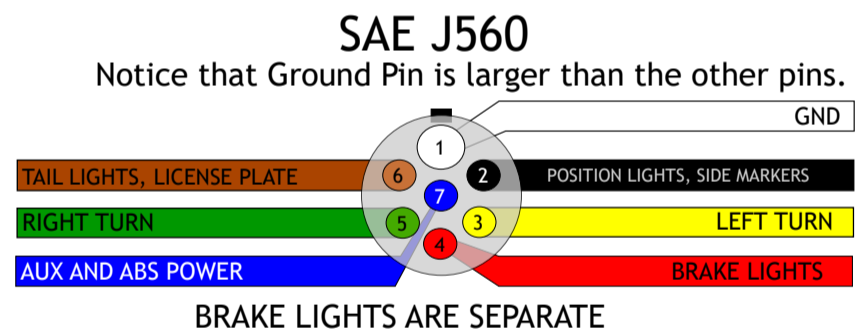

U.S. Trailer Wiring Color and Connector Code

4-way

5-way

BRAKE LIGHTS ARE COMBINED WITH TURN INDICATORS

6-way

BRAKE LIGHTS ARE COMBINED WITH TURN INDICATORS

7-way

Alternate wirings of SAE J560 connector

Notice that Ground Pin is larger than the other pins.

Notice that Ground Pin is larger than the other pins.