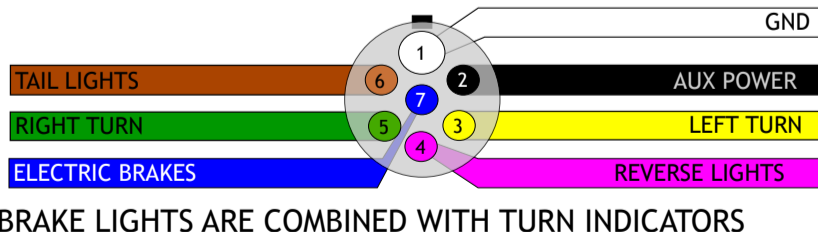

U.S. Trailer Wiring Color and Connector Code

4-way

5-way

BRAKE LIGHTS ARE COMBINED WITH TURN INDICATORS

6-way

BRAKE LIGHTS ARE COMBINED WITH TURN INDICATORS

7-way

Alternate wirings of SAE J560 connector

Notice that Ground Pin is larger than the other pins.

Notice that Ground Pin is larger than the other pins.