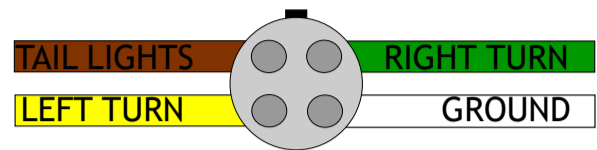

U.S. Trailer Wiring Color and Connector Code

4-way

5-way

BRAKE LIGHTS ARE COMBINED WITH TURN INDICATORS

6-way

BRAKE LIGHTS ARE COMBINED WITH TURN INDICATORS

7-way

Alternate wirings of SAE J560 connector

Notice that Ground Pin is larger than the other pins.

Notice that Ground Pin is larger than the other pins.