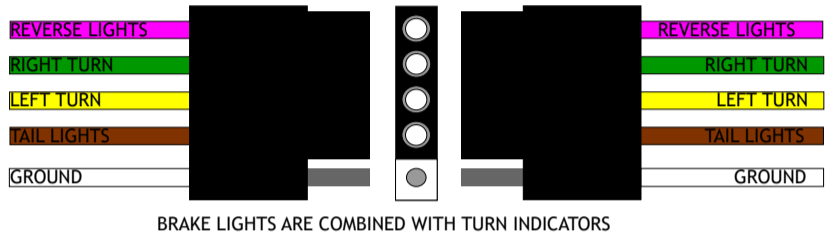

U.S. Trailer Wiring Color and Connector Code

4-way

5-way

BRAKE LIGHTS ARE COMBINED WITH TURN INDICATORS

6-way

BRAKE LIGHTS ARE COMBINED WITH TURN INDICATORS

7-way

Alternate wirings of SAE J560 connector

Notice that Ground Pin is larger than the other pins.

Notice that Ground Pin is larger than the other pins.